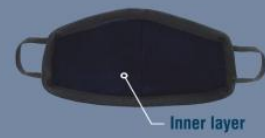

Do Not Wring

Drip Dry

Size and Measurement

The right mask size is extremely crucial. Your weight can help in picking a mask of the right size. Use the guide below to find your fit.

Unlike many other protective masks available in the market, **Face Mask R 95** outdoor mask is designed for maximum face coverage. Measure the height from the bridge of our nose to under the chin and width from middle of one cheekbone to the other.

*User Weight KG *Dimension WXH CM

The above sizes and body weight references are indicative and may vary from user to user.

Colour Option

Product Images

Super soft edge binding finish for all-day comfort

Ingenious 2-panel design that fits faces of all shapes and sizes

Maximum face coverage

Flexible over-the-ear elastic loop

Anti-fogging adjustable nose clip to avoid leakage