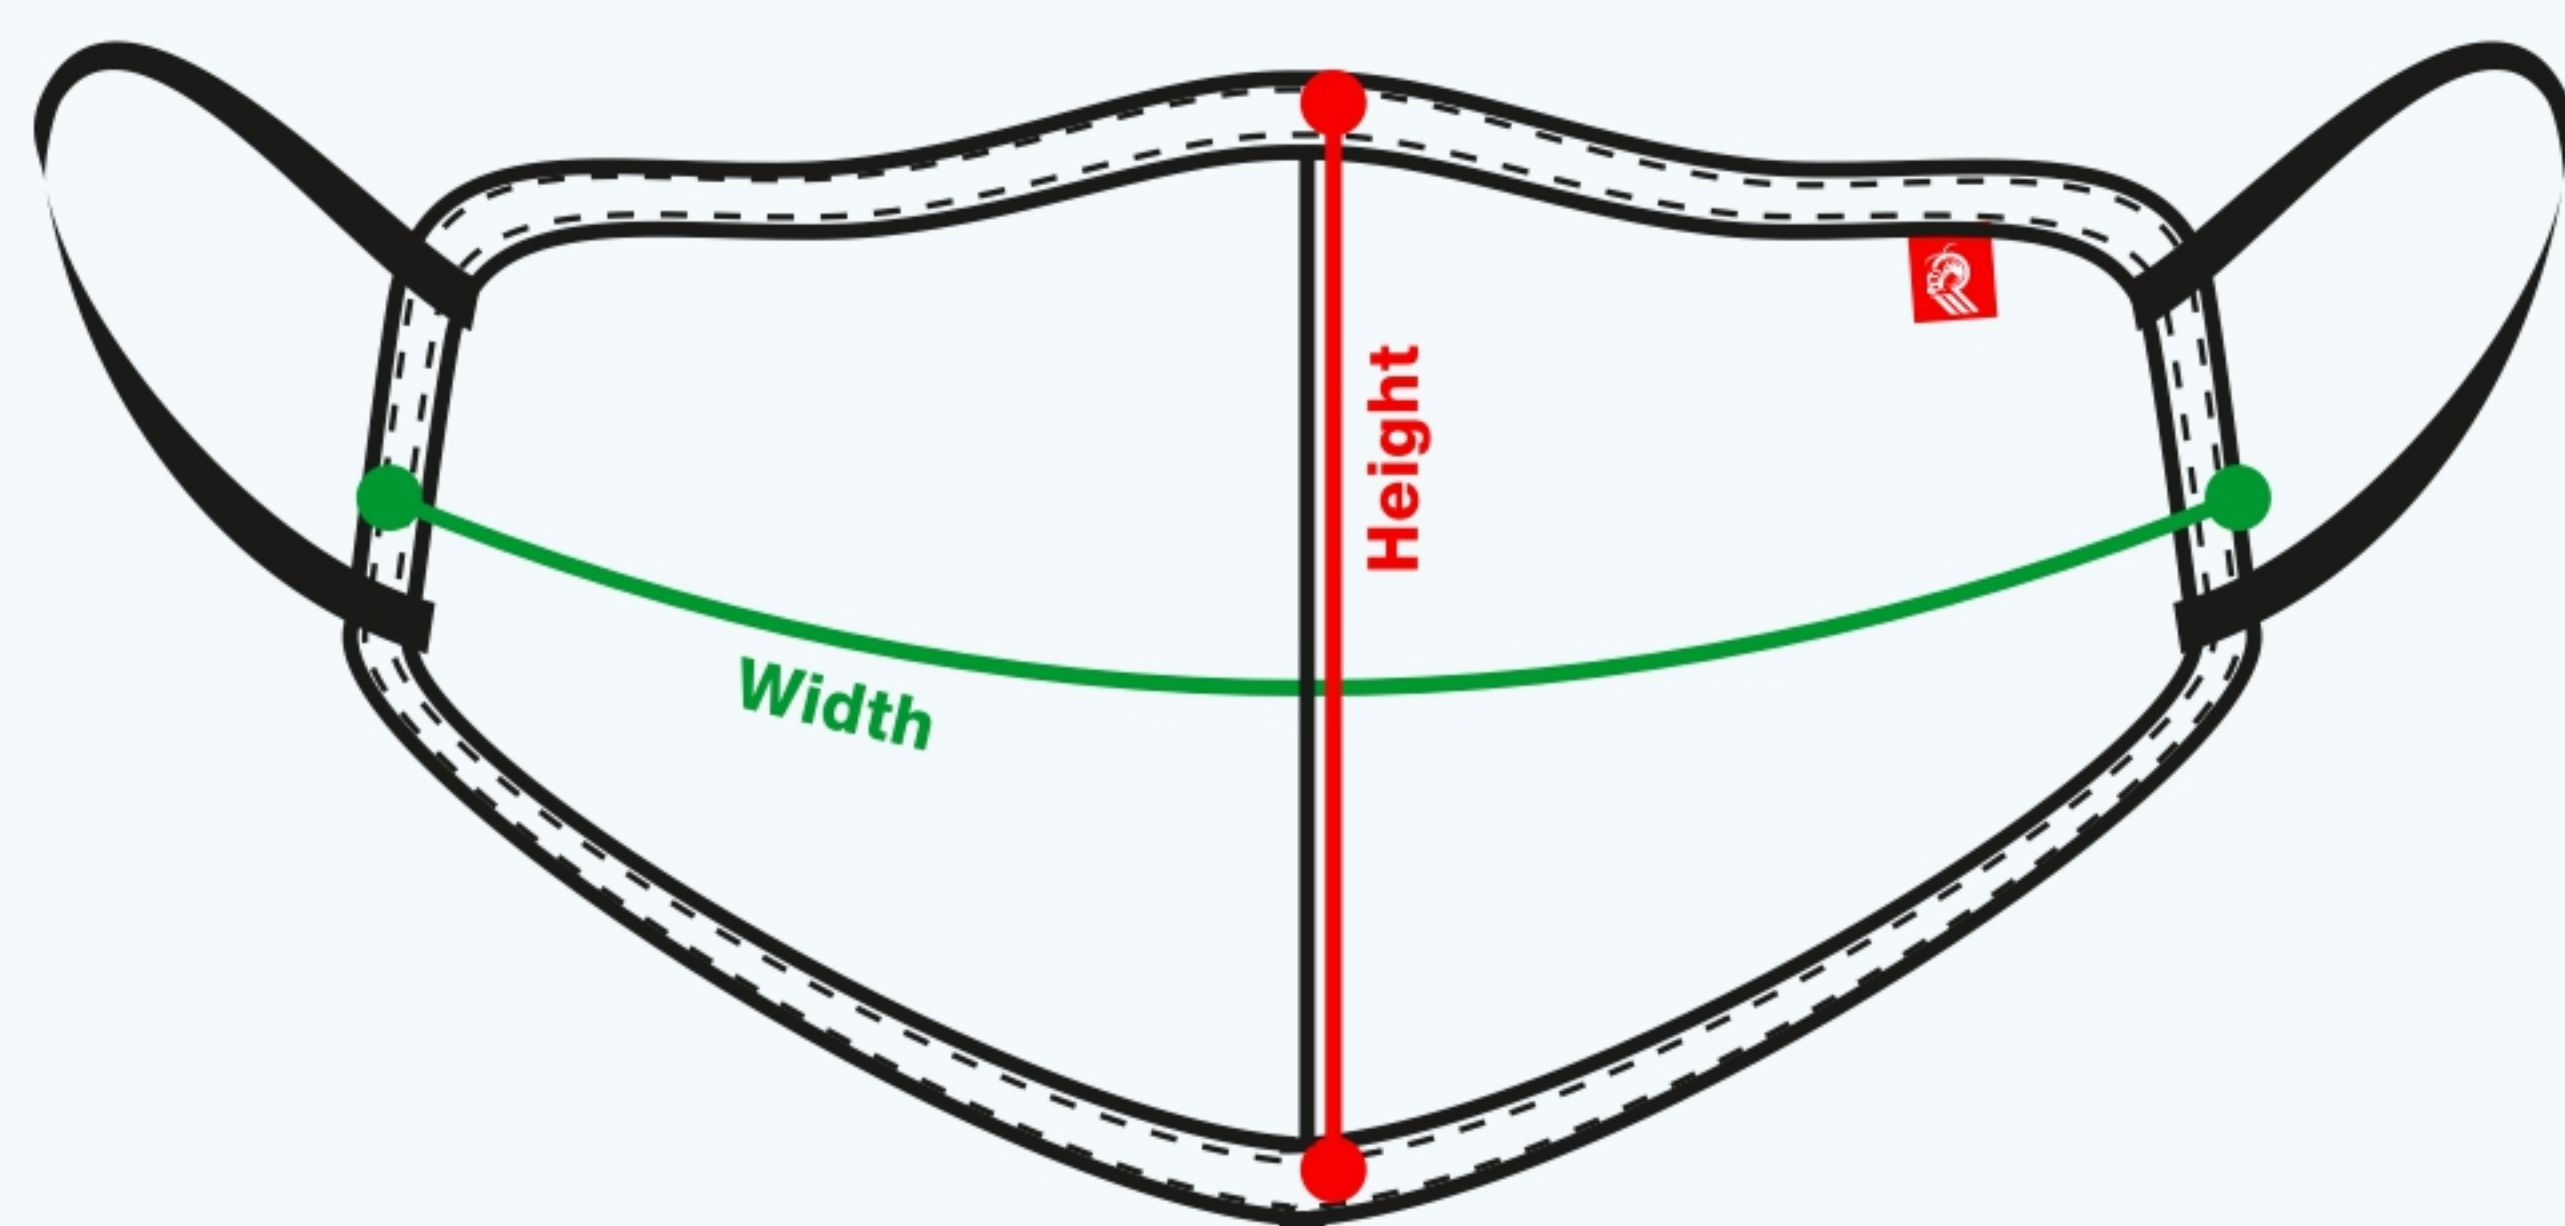

Do Not Wring

Drip Dry

Size and Measurement

The right mask size is extremely crucial. Your weight can help in picking a mask of the right size. Use the guide below to find your fit.

Unlike many other protective masks available in the market, **Face Mask R 95** outdoor mask is designed for maximum face coverage. Measure the height from the bridge of our nose to under the chin and width from middle of one cheekbone to the other.