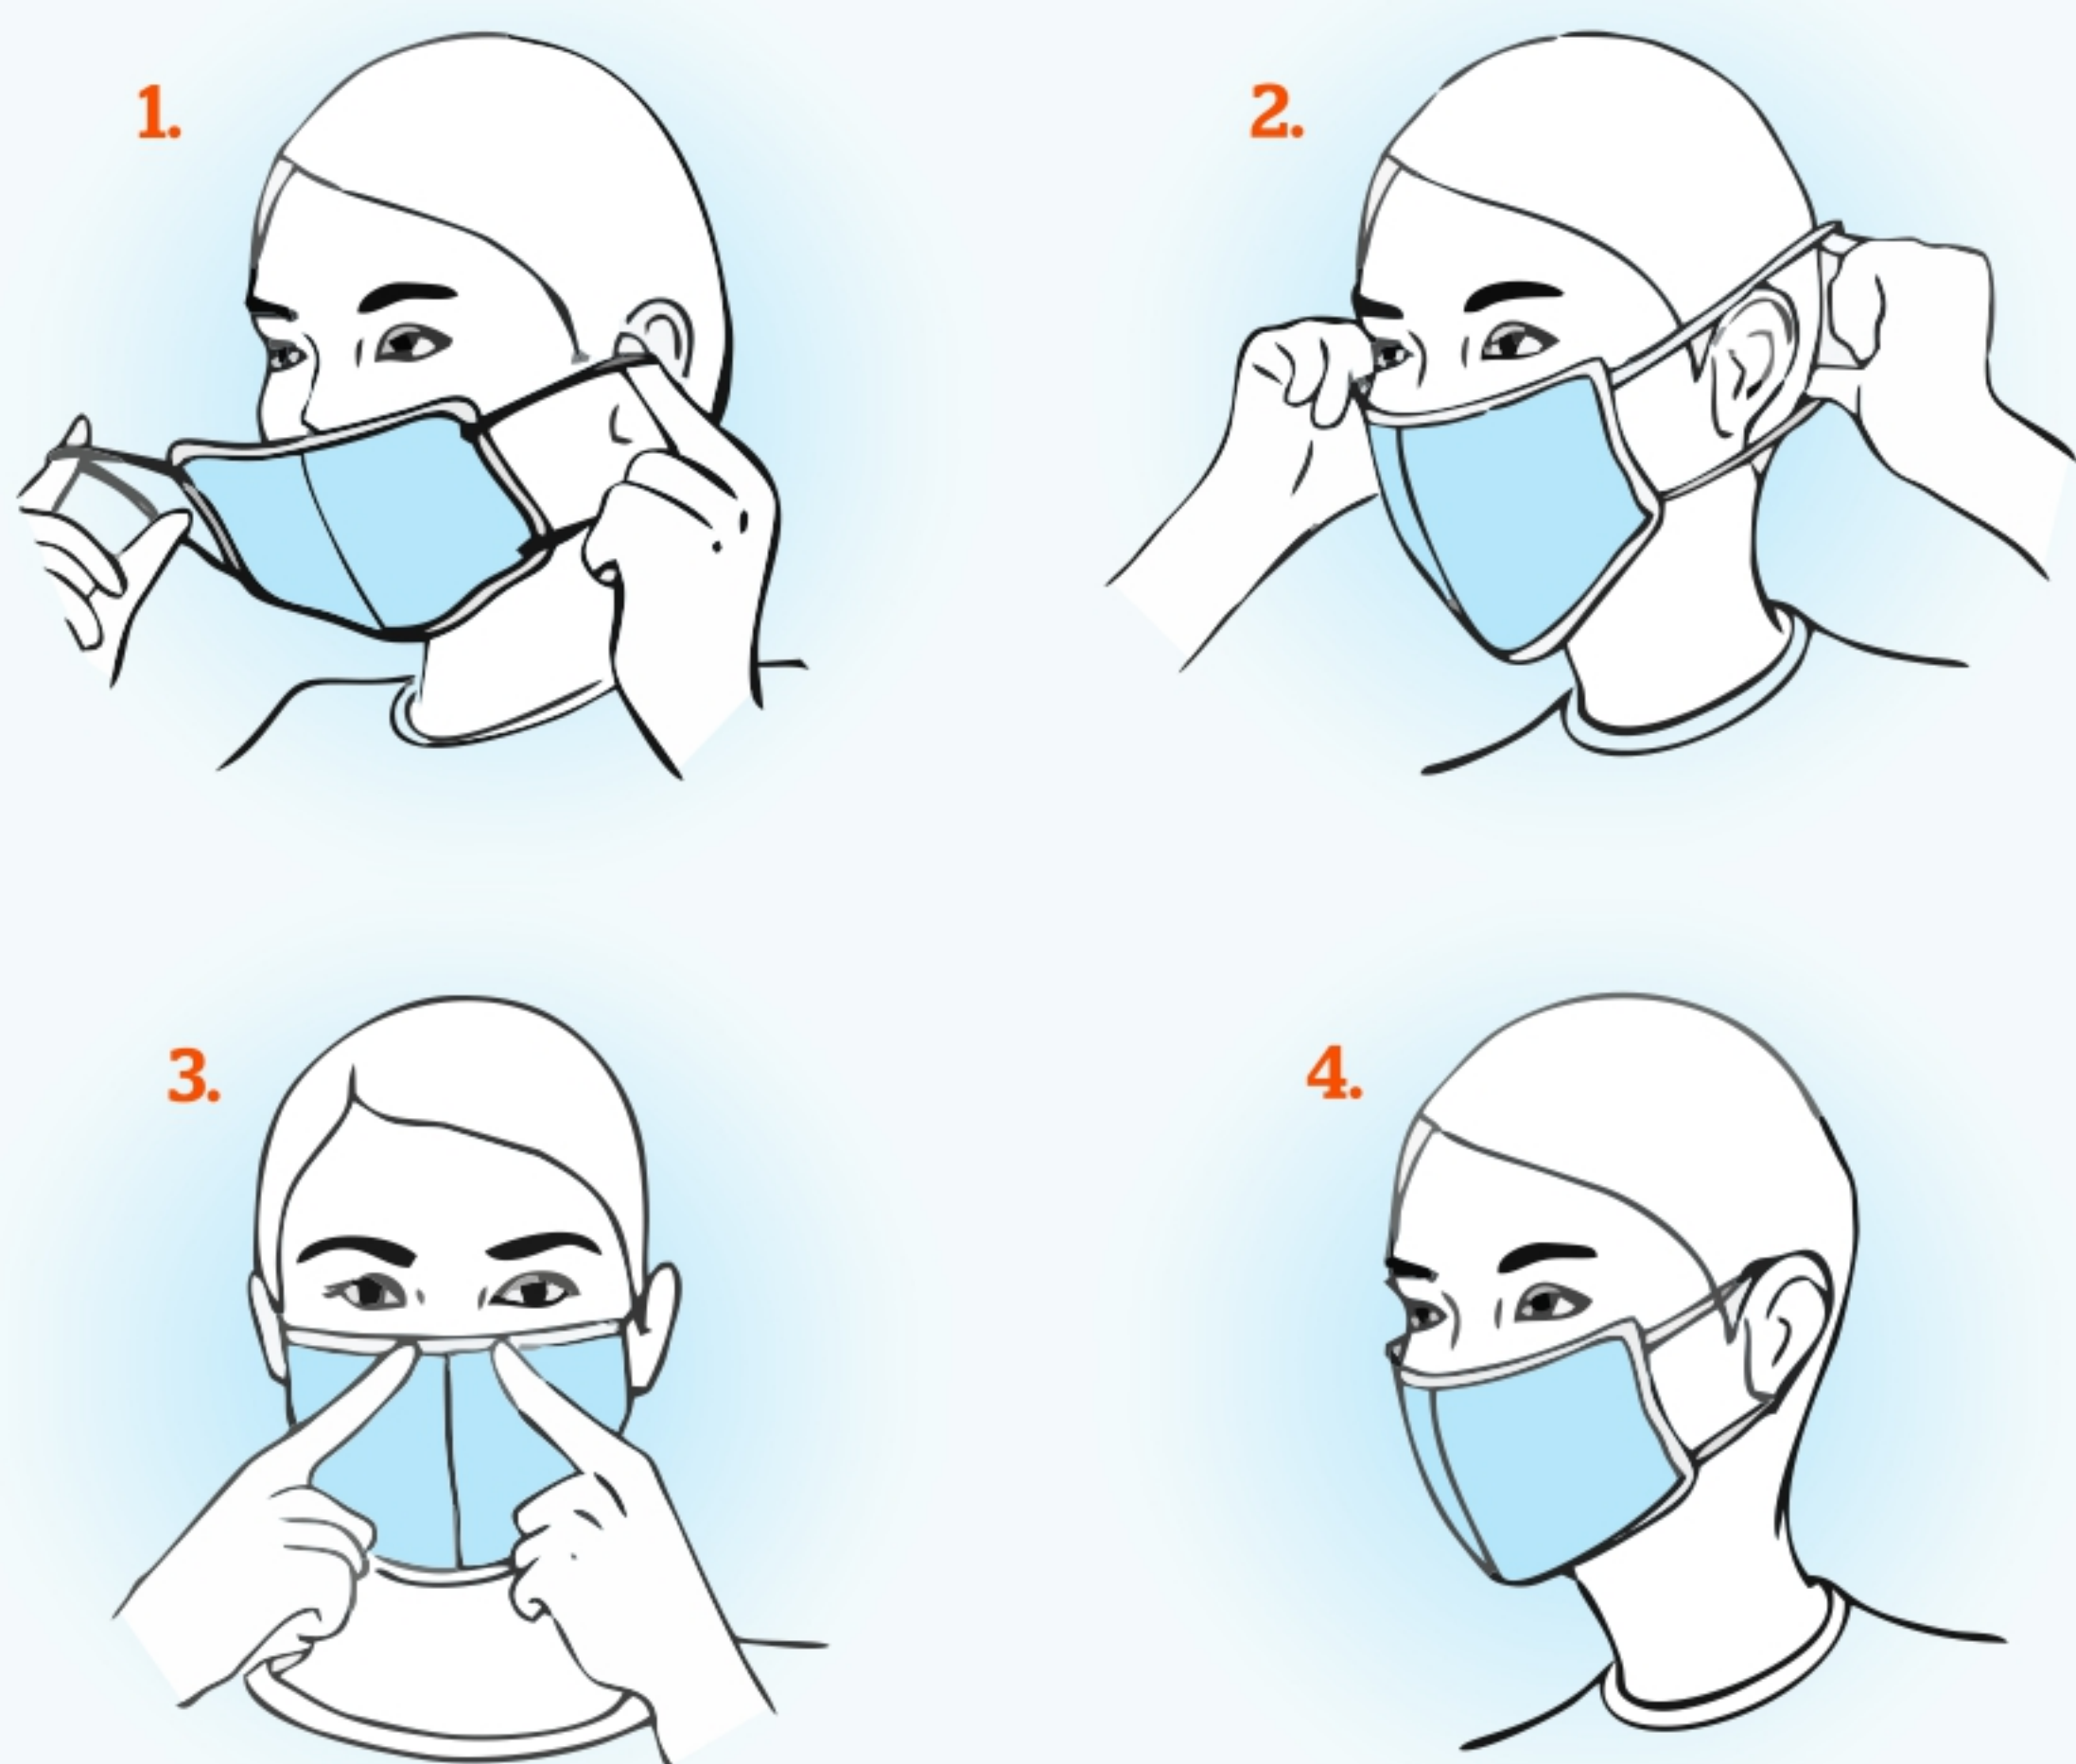

RAJ FACE MASK R 95 manufactured with 6 layered filtration system to protect your perfect outdoor companion. **RAJ FACE MASK R95** reusable outdoor protection mask keeps you safe from dangerous microbes, pollutants, dust, particle matter, smoke from vehicle exhaust, factories, bushes etc. The ear loop of our face mask is very comfortable which reduces irritation around ears preventing leaving a trace on your face after taking off. **RAJ FACE MASK R 95** suitable for all weather conditions keeping breath ability and comfort in mind. This mask is reusable up to 30 gentle hand washes.

*Bacterial filtration efficiency
**Particle filtration efficiency

Features and Benefits

1. Comfortable breathing
2. Wider face coverage for maximum protection
3. Comfortable earloop
4. Flexible and Adjustable nose clip for secure fit
5. minimal eyewear fogging
6. Washable and Reusable
7. Convenient flat fold design for easy storage
8. Value for money, Accommodates all facial movement

Face Mask R 95 | 6 Layer Triple Particle Filtration System

Instructions for Use

1. Hold ear strings by your hands, face the concave side
2. Pull the strings over your ears, cover your nose, mouth & chin with the mask properly
3. Adjust the bendable 'nose clip' to avoid leakage and to ensure the perfect fit
4. Inner layer should be pushed in to make the concave shape; it should not be pulled out