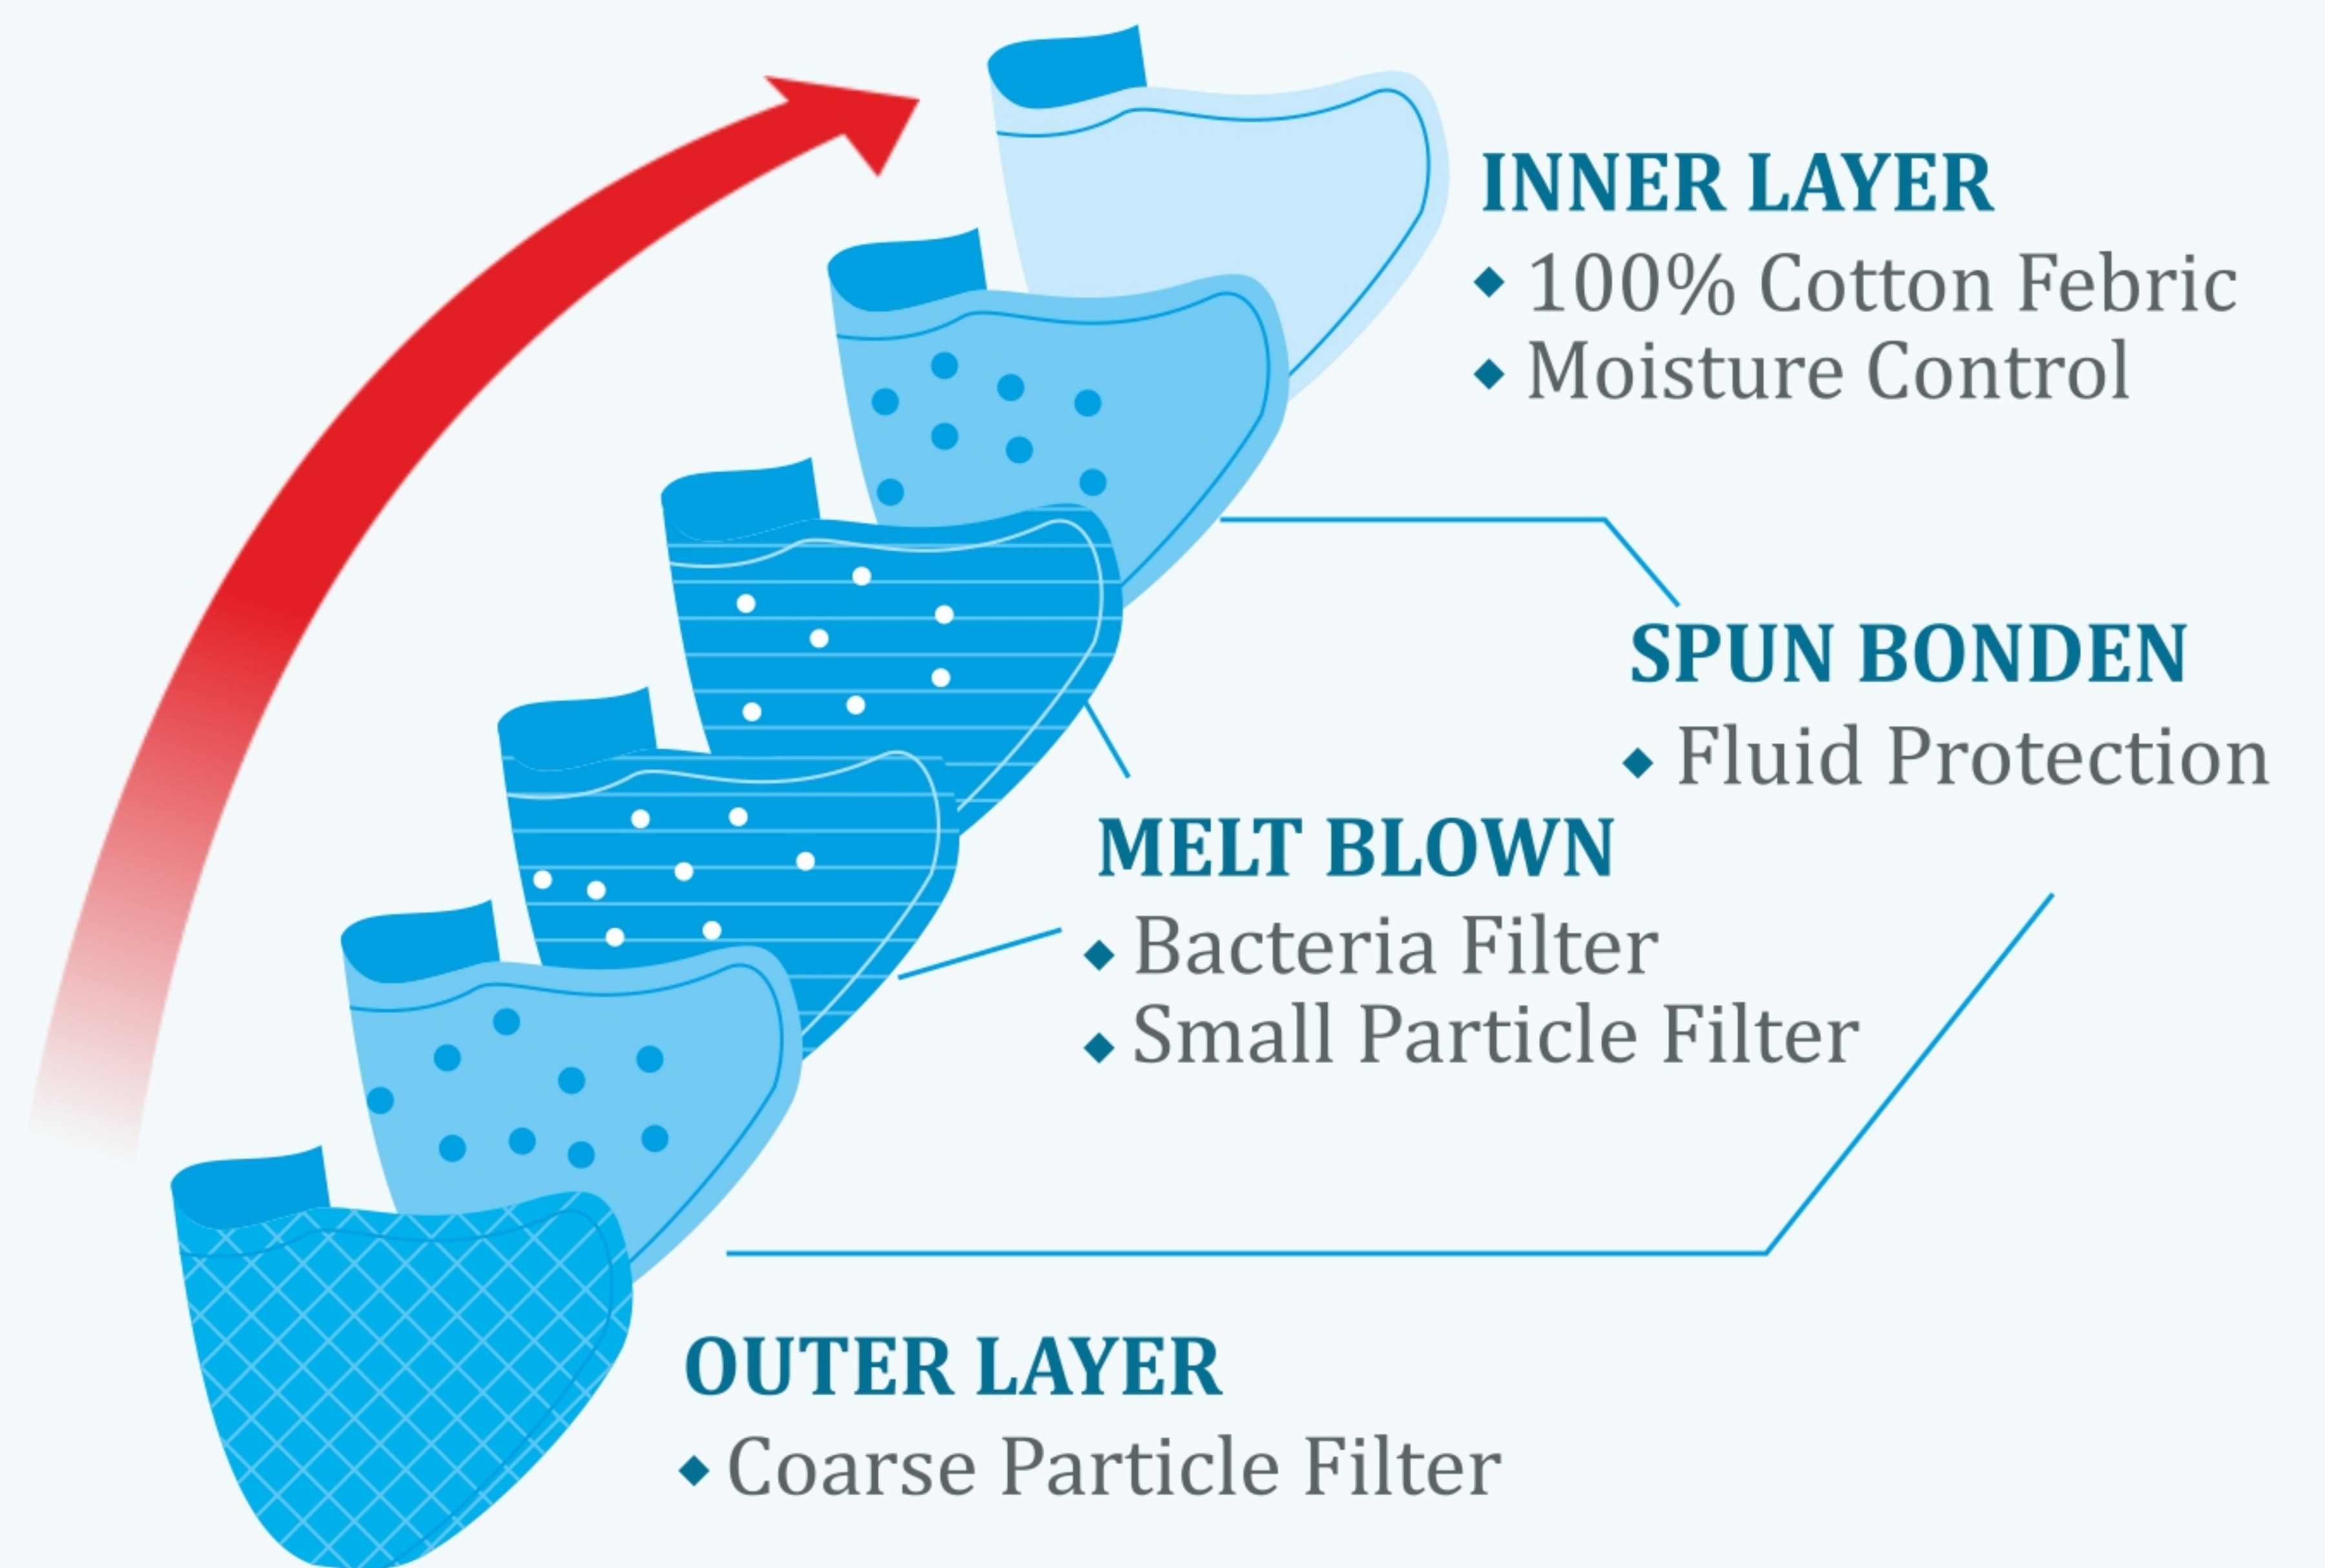

Human has

One life line

Protect your life

FACE MASK R 95
Reusable Outdoor Protection Mask
Anti-pollution | Anti-dust | Anti-bacterial

Raj Face Mask R 95

Reusable Outdoor Protection Mask
Anti-pollution | Anti-dust | Anti-bacterial

RAJ FACE MASK R 95 manufactured with 6 layered filtration system to protect your perfect outdoor companion. **RAJ FACE MASK R95** reusable outdoor protection mask keeps you safe from dangerous microbes, pollutants, dust, particle matter, smoke from vehicle exhaust, factories, bushes etc. The ear loop of our face mask is very comfortable which reduces irritation around ears preventing leaving a trace on your face after taking off. **RAJ FACE MASK R 95** suitable for all weather conditions keeping breath ability and comfort in mind. This mask is reusable up to 30 gentle hand washes.

*Bacterial filtration efficiency
**Particle filtration efficiency

Features and Benefits

1. Comfortable breathing
2. Wider face coverage for maximum protection
3. Comfortable earloop
4. Flexible and Adjustable nose clip for secure fit
5. minimal eyewear fogging
6. Washable and Reusable
7. Convenient flat fold design for easy storage
8. Value for money, Accommodates all facial movement

Face Mask R 95 | 6 Layer Triple Particle Filtration System

Instructions for Use

1. Hold ear strings by your hands, face the concave side
2. Pull the strings over your ears, cover your nose, mouth & chin with the mask properly
3. Adjust the bendable 'nose clip' to avoid leakage and to ensure the perfect fit
4. Inner layer should be pushed in to make the concave shape; it should not be pulled out