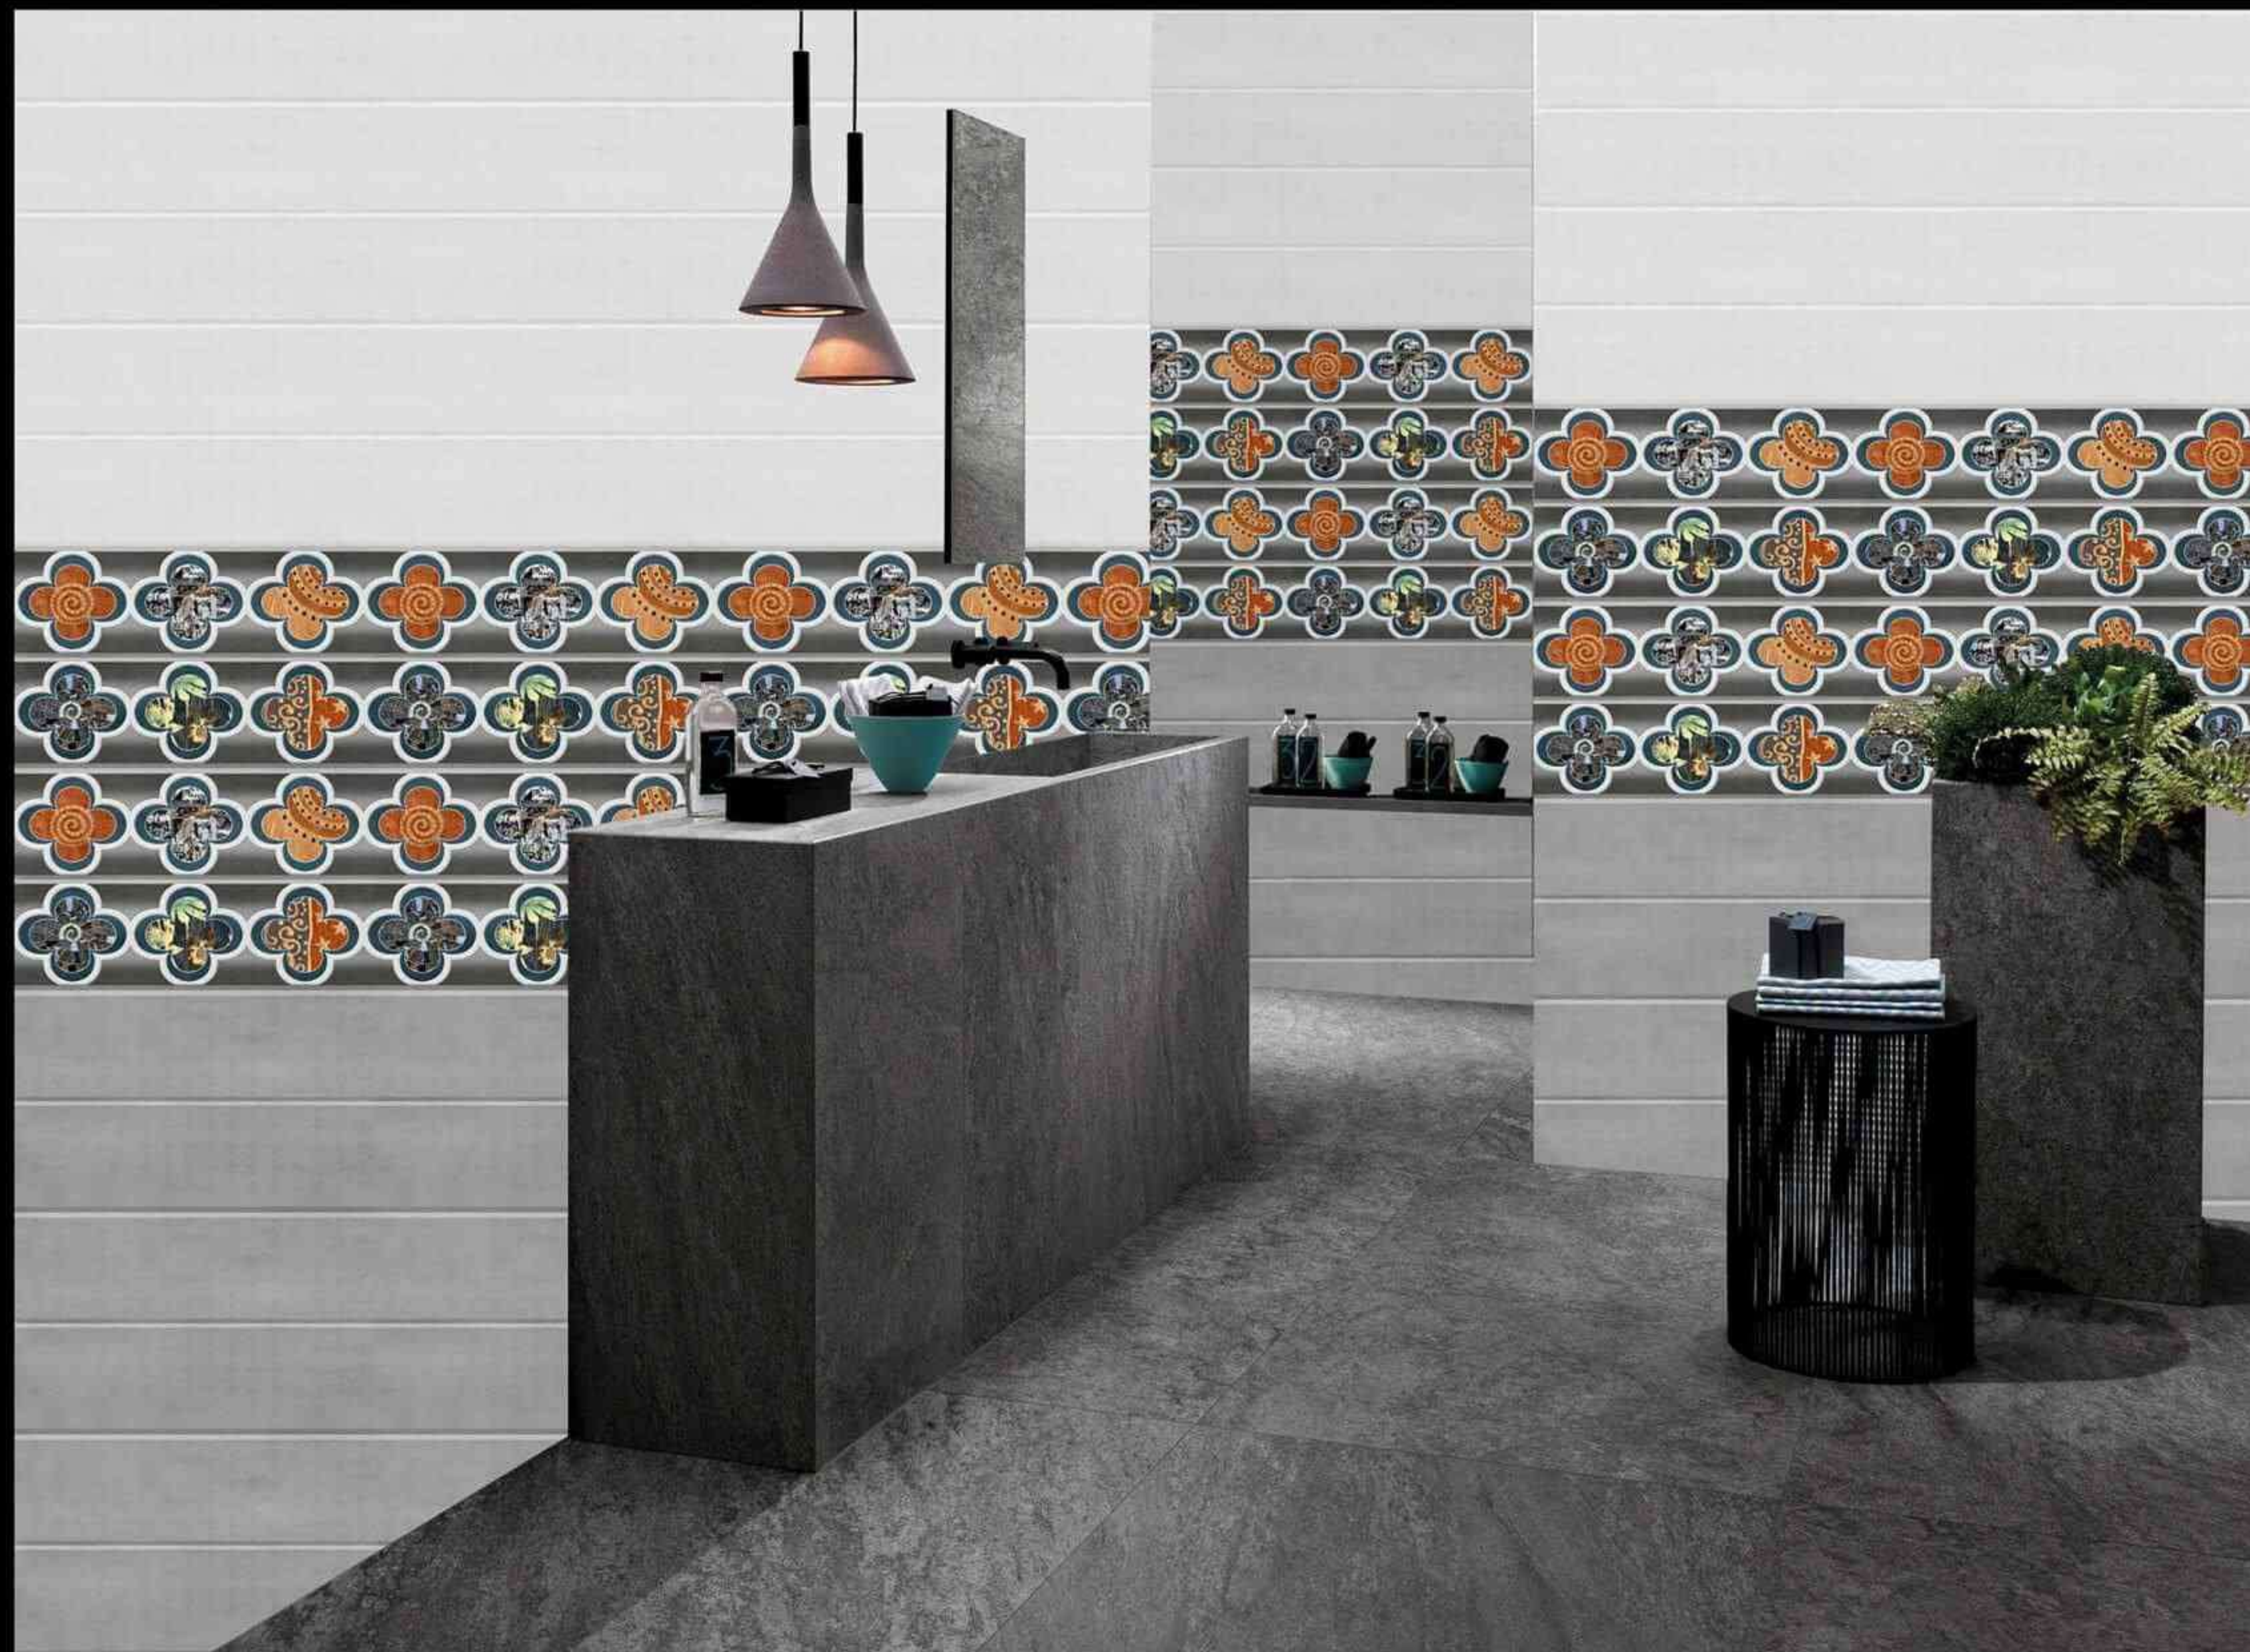

**HL 3**

**D3**

18642

HL 1

**18643**

**HL 1**

450x300 MM  
Rustic Series  
Digital Printed Tiles

18650 L